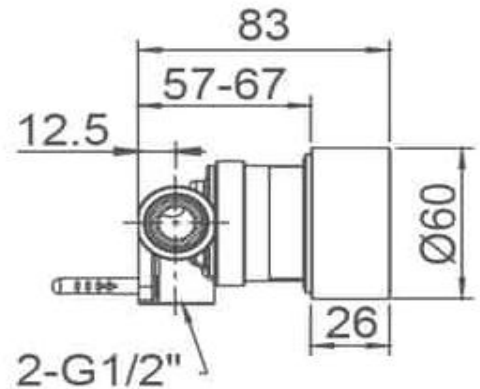

VIVO BASIN/BATH SET

WELS: 6 Star 4.5L/min
WELS Reg No: T36615
Pressure Rating: Min 150KPa - Max 500KPa
Temperature Rating: Min 1°C - Max 75°C

SPECIFICATIONS

CLEANING & MAINTENANCE:

Tapware should be cleaned with mild detergent and water
 All Products must be cleaned with a soft cloth with soapy water, avoid waxes, solvents, abrasives, acids and other chemical based cleaners
 Warranty will be void if damages are caused by unsuitable cleaning products