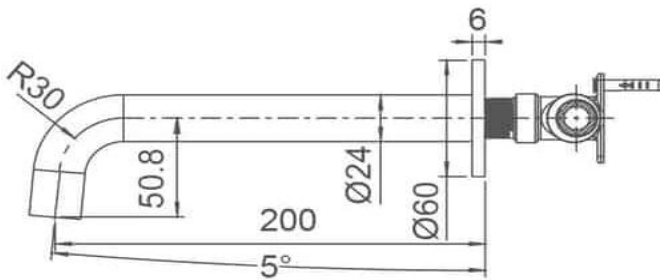

VIVO BASIN/BATH SET

WELS: 6 Star 4.5L/min
WELS Reg No: T36615
Pressure Rating: Min 150KPa - Max 500KPa
Temperature Rating: Min 1°C - Max 75°C

SPECIFICATIONS

CLEANING & MAINTENANCE:

Tapware should be cleaned with mild detergent and water
 All Products must be cleaned with a soft cloth with soapy water, avoid waxes, solvents, abrasives, acids and other chemical based cleaners
 Warranty will be void if damages are caused by unsuitable cleaning products