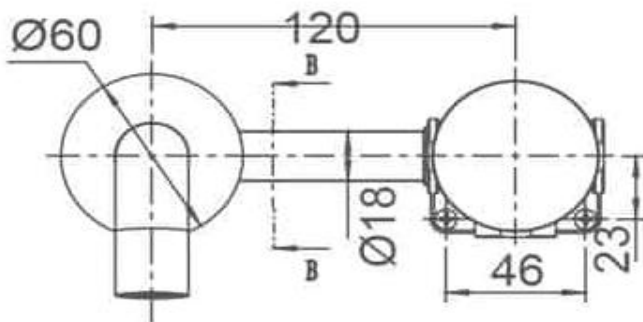

VIVO BASIN/BATH SET

WELS: 6 Star 4.5L/min
WELS Reg No: T36615
Pressure Rating: Min 150KPa - Max 500KPa
Temperature Rating: Min 1°C - Max 75°C

SPECIFICATIONS

CLEANING & MAINTENANCE:

Tapware should be cleaned with mild detergent and water
 All Products must be cleaned with a soft cloth with soapy water, avoid waxes, solvents, abrasives, acids and other chemical based cleaners
 Warranty will be void if damages are caused by unsuitable cleaning products