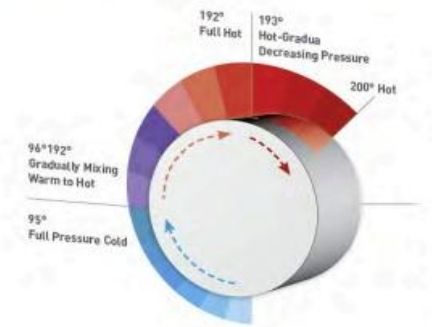

VIVO BASIN/BATH SET

WELS: 6 Star 4.5L/min
WELS Reg No: T36615
Pressure Rating: Min 150KPa - Max 500KPa
Temperature Rating: Min 1°C - Max 75°C

SPECIFICATIONS

CLEANING & MAINTENANCE:

Tapware should be cleaned with mild detergent and water
 All Products must be cleaned with a soft cloth with soapy water, avoid waxes, solvents, abrasives, acids and other chemical based cleaners
 Warranty will be void if damages are caused by unsuitable cleaning products